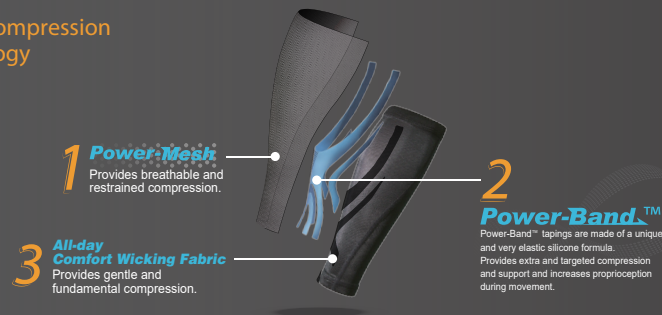

bodyvine[®]

Triple Compression Wear Series with COOLMAX ALL SEASON

Product features

- Targeted zone support by Triple Compression Technology.
- **Power-Band™** Silicone Compression Taping Target Compression for extra support, stability and increases proprioception during movement.
- **ALL SEASON** TECHNOLOGY BY **COOLMAX®** COOLMAX® ALL SEASON fabric technology keeps you cool and dry on hot days and warmer on cold days.
- Reduces vibration of active muscles and enhances exercise endurance.
- 3D construction, for a comfortable fit.
- Designed for training, high performance and recovery.
- Sun Protection **UPF 50+** UPF50+ sun protection.

Triple Compression Technology

CT-17300 SPORTS BRA

CT-17350 SLEEVELESS TOP

CT-17350 SLEEVELESS TOP

CT-17150 SHORT SLEEVED TOP

CT-17150 SHORT SLEEVED TOP

CT-17200 LONG SLEEVED TOP

CT-17400 CAPRI TIGHTS